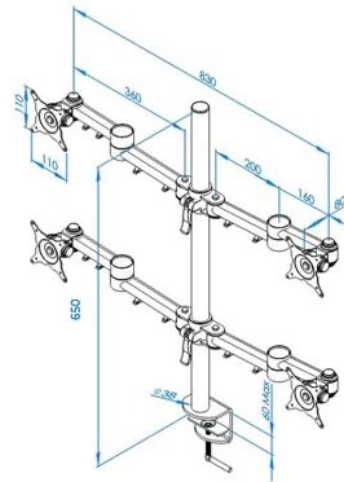

Stream quad screen – standard clamp

Product Specification

Product code	STREAMCOMB11W - White
Weight capacity	20kg per arm
Max screen size	30"
Max forward extension	440mm, 860mm apart
VESA	75mm & 100mm VESA compliant
Movement	Height adjustment, tilt, swivel, rotation and reach
Height adjustment	Max height adjustment 580mm
Tilt	85 degrees up / 85 degrees down (170 degrees total)

Additional Information

4 dual beam manual height adjustable arms with standard clamp

Cable management

Colour options available:

Silver – STREAMCOMB11 - RAL code 9006

White – STREAMCOMB11W - RAL code 9010

Black – STREAMCOMB11B - RAL code 9005